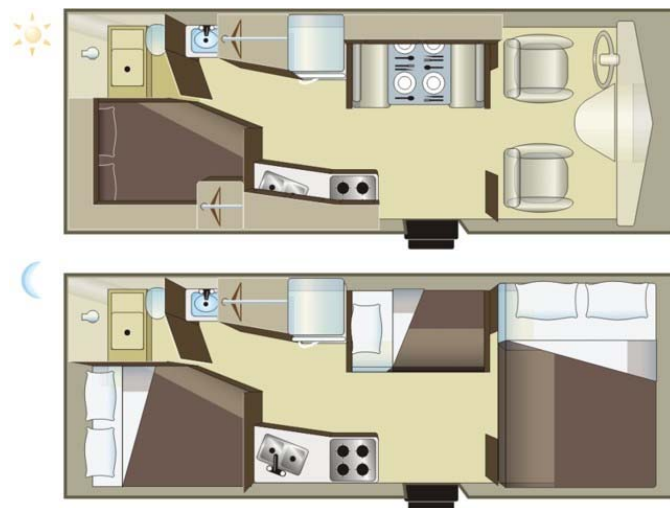

MH 22 (medium motorhome)

MH 22 (medium motorhome)

This unit is great for two adults to tour with, yet is comfortable for up to five people.

Features include:

- a permanent double bed in the rear
- rooftop air conditioning
- full kitchen
- dinette
- plenty of storage capacity

Automatic Transmission	4 Speed Overdrive
Ford Chassis	V10 Gas Engine
Cruise Control	Tilt Steering Wheel
Power Steering	Power Brakes
Dash Air Conditioning	AM/FM Radio with CD
Fridge	Stove
Oven/ Microwave	Hot Water Heater
Furnace	Flush Toilet
Overcab Bed	135cm x 213cm / 53" x 84"
Rear Bed	127cm x 203cm / 50" x 80"
Dinette Bed	109cm x 183cm / 43" x 72"
Overall Length	721cm / 23'8"
Overall Width	250cm / 8'2"
Overall Height	340cm / 11'2"
Interior Height	203cm / 6'8"
Fresh Water	115 L
Black Water	85 L
Grey Water	98 L
Gas Capacity	140 L
Propane Capacity	87 L
Roof Air Conditioning	