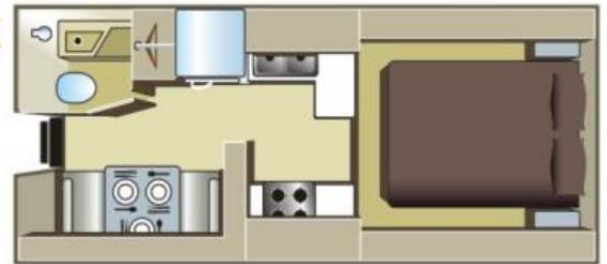

## TC (Truck Camper)

Perfect fit for a couple on the go, this unit offers independence, comfort and security for the adventurous at heart.

Features include:

- a large double bed
- accessible galley
- ample storage

Sleeps up to three adults.

Automatic Transmission	4 Speed Overdrive
Ford/ Dodge Chassis	V8 Diesel/ Gas Engine
Cruise Control	Tilt Steering Wheel
Power Steering	Power Brakes
Dash Air Conditioning	AM/FM Radio with CD
Fridge	Stove
Oven	Hot Water Heater
Furnace	Flush Toilet
Overcab Bed	152cm x 203cm / 60" x 80"
Dinette Bed	90cm x 183cm / 35" x 72"
Overall Length	704 - 750cm / 23'1" - 24'7"
Overall Width	250cm / 8'2"
Overall Height	389cm / 13'1"
Interior Height	195cm / 6'4"
Fresh Water	95 -122 L
Black Water	50 - 65 L
Grey Water	72 - 115 L
Diesel/ Gas Capacity	98 -128 L
Propane Capacity	32 L