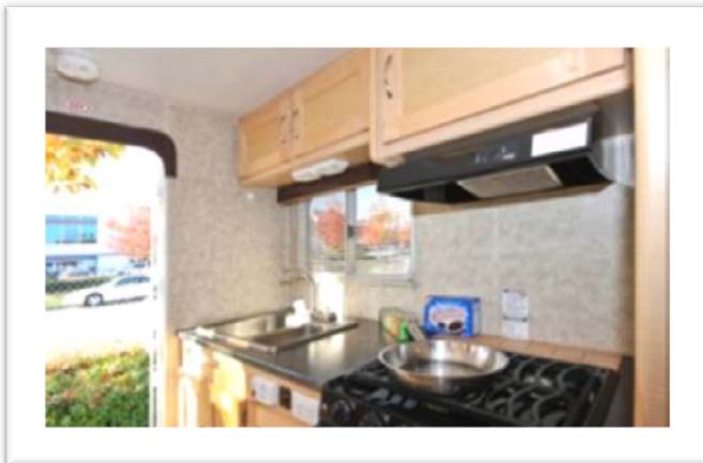

## TC (Truck Camper)

Perfect fit for a couple on the go, this unit offers independence, comfort and security for the adventurous at heart.

Features include:

- a large double bed
- accessible galley
- ample storage

Sleeps up to three adults.

Automatic Transmission	4 Speed Overdrive
Ford/ Dodge Chassis	V8 Diesel/ Gas Engine
Cruise Control	Tilt Steering Wheel
Power Steering	Power Brakes
Dash Air Conditioning	AM/FM Radio with CD
Fridge	Stove
Oven	Hot Water Heater
Furnace	Flush Toilet
Overcab Bed	152cm x 203cm / 60" x 80"
Dinette Bed	90cm x 183cm / 35" x 72"
Overall Length	704 - 750cm / 23'1" - 24'7"
Overall Width	250cm / 8'2"
Overall Height	389cm / 13'1"
Interior Height	195cm / 6'4"
Fresh Water	95 -122 L
Black Water	50 - 65 L
Grey Water	72 - 115 L
Diesel/ Gas Capacity	98 -128 L
Propane Capacity	32 L