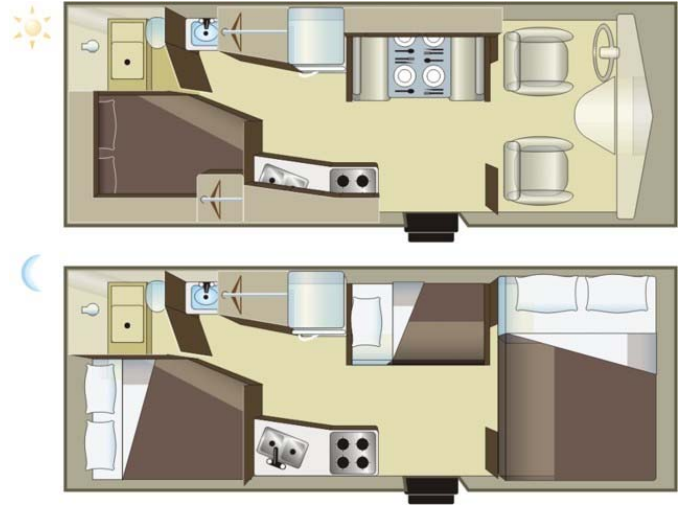

2018

NATURE TOURS
of Yukon

Camper and Motorhome Rental | Fraserway RV - Nature Tours of Yukon

MH 22
(medium motorhome)

www.naturetoursyukon.com