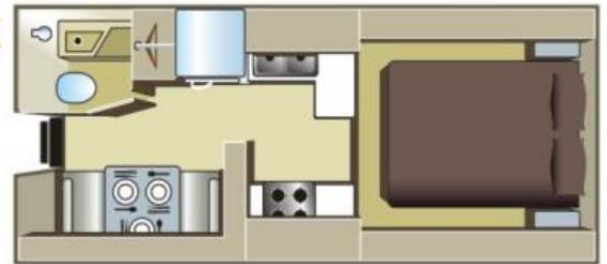

Camper and Motorhome Rental | Nature Tours of Yukon

TC (Truck Camper)

TC (Truck Camper)

Perfect fit for a couple on the go, this unit offers independence, comfort and security for the adventurous at heart.

Features include:

- a large double bed
- accessible galley
- ample storage

Sleeps up to three adults.

Automatic Transmission	4 Speed Overdrive
Ford/ Dodge Chassis	V8 Diesel/ Gas Engine
Cruise Control	Tilt Steering Wheel
Power Steering	Power Brakes
Dash Air Conditioning	AM/FM Radio with CD
Fridge	Stove
Oven	Hot Water Heater
Furnace	Flush Toilet
Overcab Bed	152cm x 203cm / 60" x 80"
Dinette Bed	90cm x 183cm / 35" x 72"
Overall Length	704 - 750cm / 23'1" - 24'7"
Overall Width	250cm / 8'2"
Overall Height	389cm / 13'1"
Interior Height	195cm / 6'4"
Fresh Water	95 -122 L
Black Water	50 - 65 L
Grey Water	72 - 115 L
Diesel/ Gas Capacity	98 -128 L
Propane Capacity	32 L