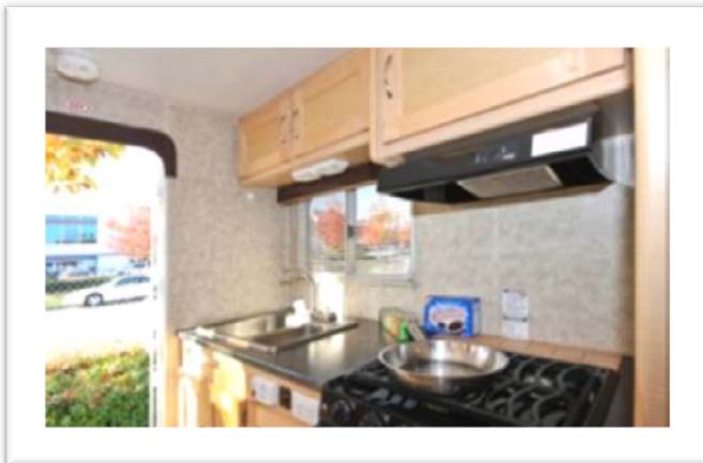

Camper and Motorhome Rental | Nature Tours of Yukon

TC (Truck Camper)

TC (Truck Camper)

Perfect fit for a couple on the go, this unit offers independence, comfort and security for the adventurous at heart.

Features include:

- a large double bed
- accessible galley
- ample storage

Sleeps up to three adults.

Automatic Transmission	4 Speed Overdrive
Ford/ Dodge Chassis	V8 Diesel/ Gas Engine
Cruise Control	Tilt Steering Wheel
Power Steering	Power Brakes
Dash Air Conditioning	AM/FM Radio with CD
Fridge	Stove
Oven	Hot Water Heater
Furnace	Flush Toilet
Overcab Bed	152cm x 203cm / 60" x 80"
Dinette Bed	90cm x 183cm / 35" x 72"
Overall Length	704 - 750cm / 23'1" - 24'7"
Overall Width	250cm / 8'2"
Overall Height	389cm / 13'1"
Interior Height	195cm / 6'4"
Fresh Water	95 -122 L
Black Water	50 - 65 L
Grey Water	72 - 115 L
Diesel/ Gas Capacity	98 -128 L
Propane Capacity	32 L